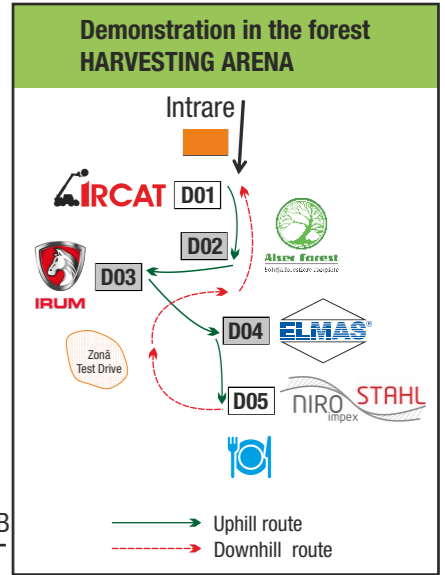

Forest Romania 2017 - General Plan

LEGEND:

- Info Point (Orange square)
- Forum (Blue square)
- Exhibition Stands Area (Grey square)
- Demonstration on the lawn and at the stands of the exhibitors (Yellow square)
- Forestry Day, 29 September 2017 (Brown circle)
- Demonstration in the forest (Green square)
- Restaurant (Fork and plate icon)
- Toilets (Toilet icon)

DLG Special - Perfect Plant

- A35 (Logo: Forest Administration)
- A36 (Logo: LIECO)
- A37 (Logo: Alsea Forest)

Demonstrations on the lawn

- C1 (Logo: PROCEMA)
- C2 (Logo: WYSSER seilbahnen)
- C3 (Logo: SAVICOM ASIG SRL)

Organizers

International (DLG logo)

InterMarketing (DLG logo)

Stand i1/i2

NATIONAL FOREST ADMINISTRATION ROMSILVA

Stand A35

IRUM

Stand A57/D03

TIMFLOW

Wood Tracking

Stand A22

ELMAS

Stand A20/A60/D04

WYSSER seilbahnen

Stand C2

Husqvarna