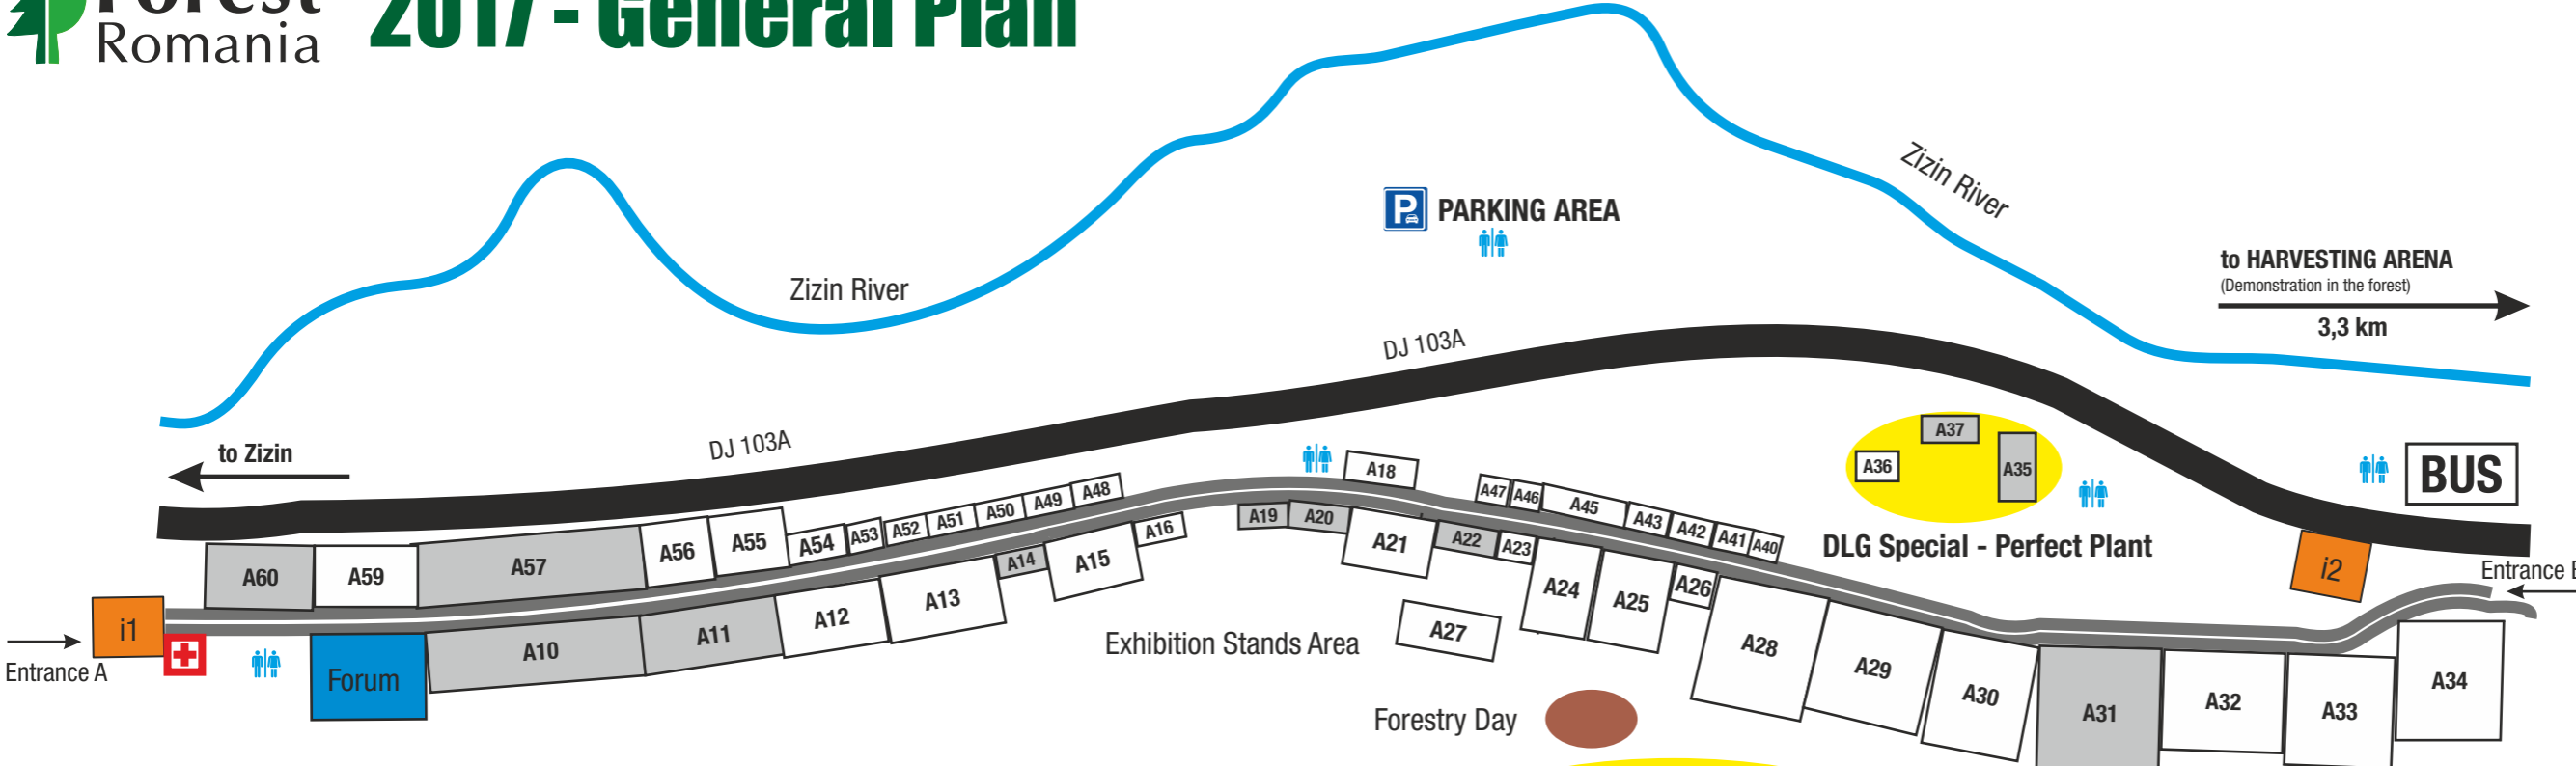

Forest Romania 2017 - General Plan

LEGEND:

- Info Point (Orange square)
- Forum (Blue square)
- Exhibition Stands Area (Grey square)
- Demonstration on the lawn and at the stands of the exhibitors (Yellow square)
- Forestry Day, 29 September 2017 (Brown circle)
- Demonstration in the forest (Green square)
- Restaurant (Fork and plate icon)
- Toilets (Toilet icon)

DLG Special - Perfect Plant

- A35 (Logo: Forest Administration)
- A36 (Logo: LIECO)
- A37 (Logo: Alsea Forest)

Demonstrations on the lawn

- C1 (Logo: PROCEMA)
- C2 (Logo: WYSSER seilbahnen)
- C3 (Logo: SAVICOM ASIG SRL)

Alsea Forest

Soluții forestiere complete

Stand A31/A37/D02

SPSTROIA

Stand A10

DENDRO TOOLS

SOLUȚII PENTRU INVENTARIEREA FORESTIERE

Stand A14

TIMFLOW

Wood Tracking

Stand A22

ELMAS

Stand A20/A60/D04

WYSSER seilbahnen

Stand C2

Husqvarna